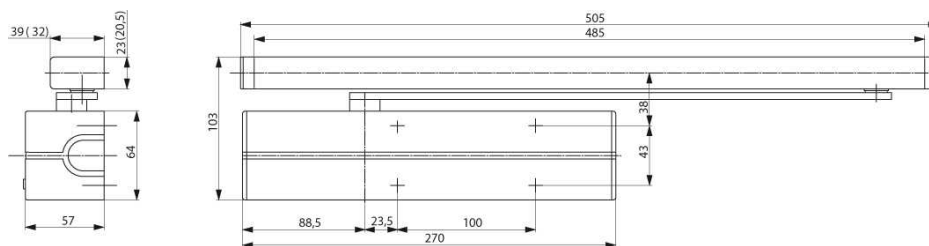

Technical Design: